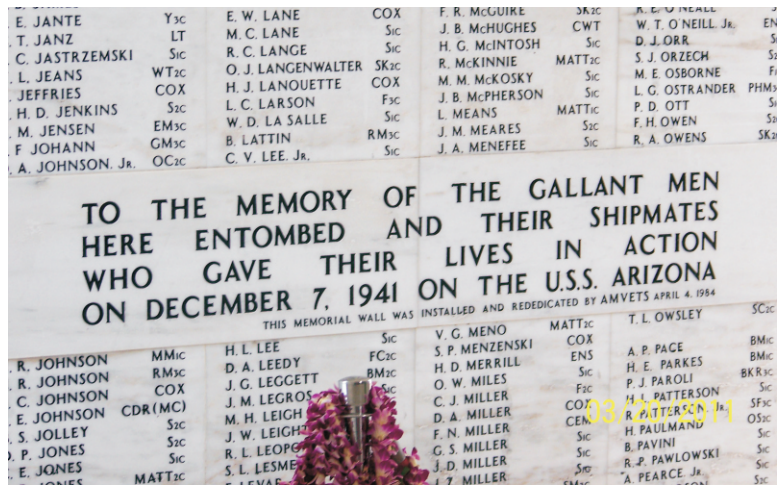

USS Arizona Memorial - Pearl Harbor, Hawaii

These photos were taken by the son of Mrs. Mary Ellen Owen, who's late husband served on the USS Daly during World War II - 1943 to 1946.

They recently visited the memorial as a tribute to LTjg Richard H. Owen III

USS Arizona Memorial ~ Pearl Harbor, Hawaii ~

To the memory of the gallant men here entombed and their shipmates who gave their lives in action on December 7, 1941 on the USS Arizona.

USS Missouri at anchor -
Memorial Plaque;

On this spot, 2 September 1945, the Instrument of Surrender of Japan to the Allied Powers was signed - thus bringing to close the second World War.